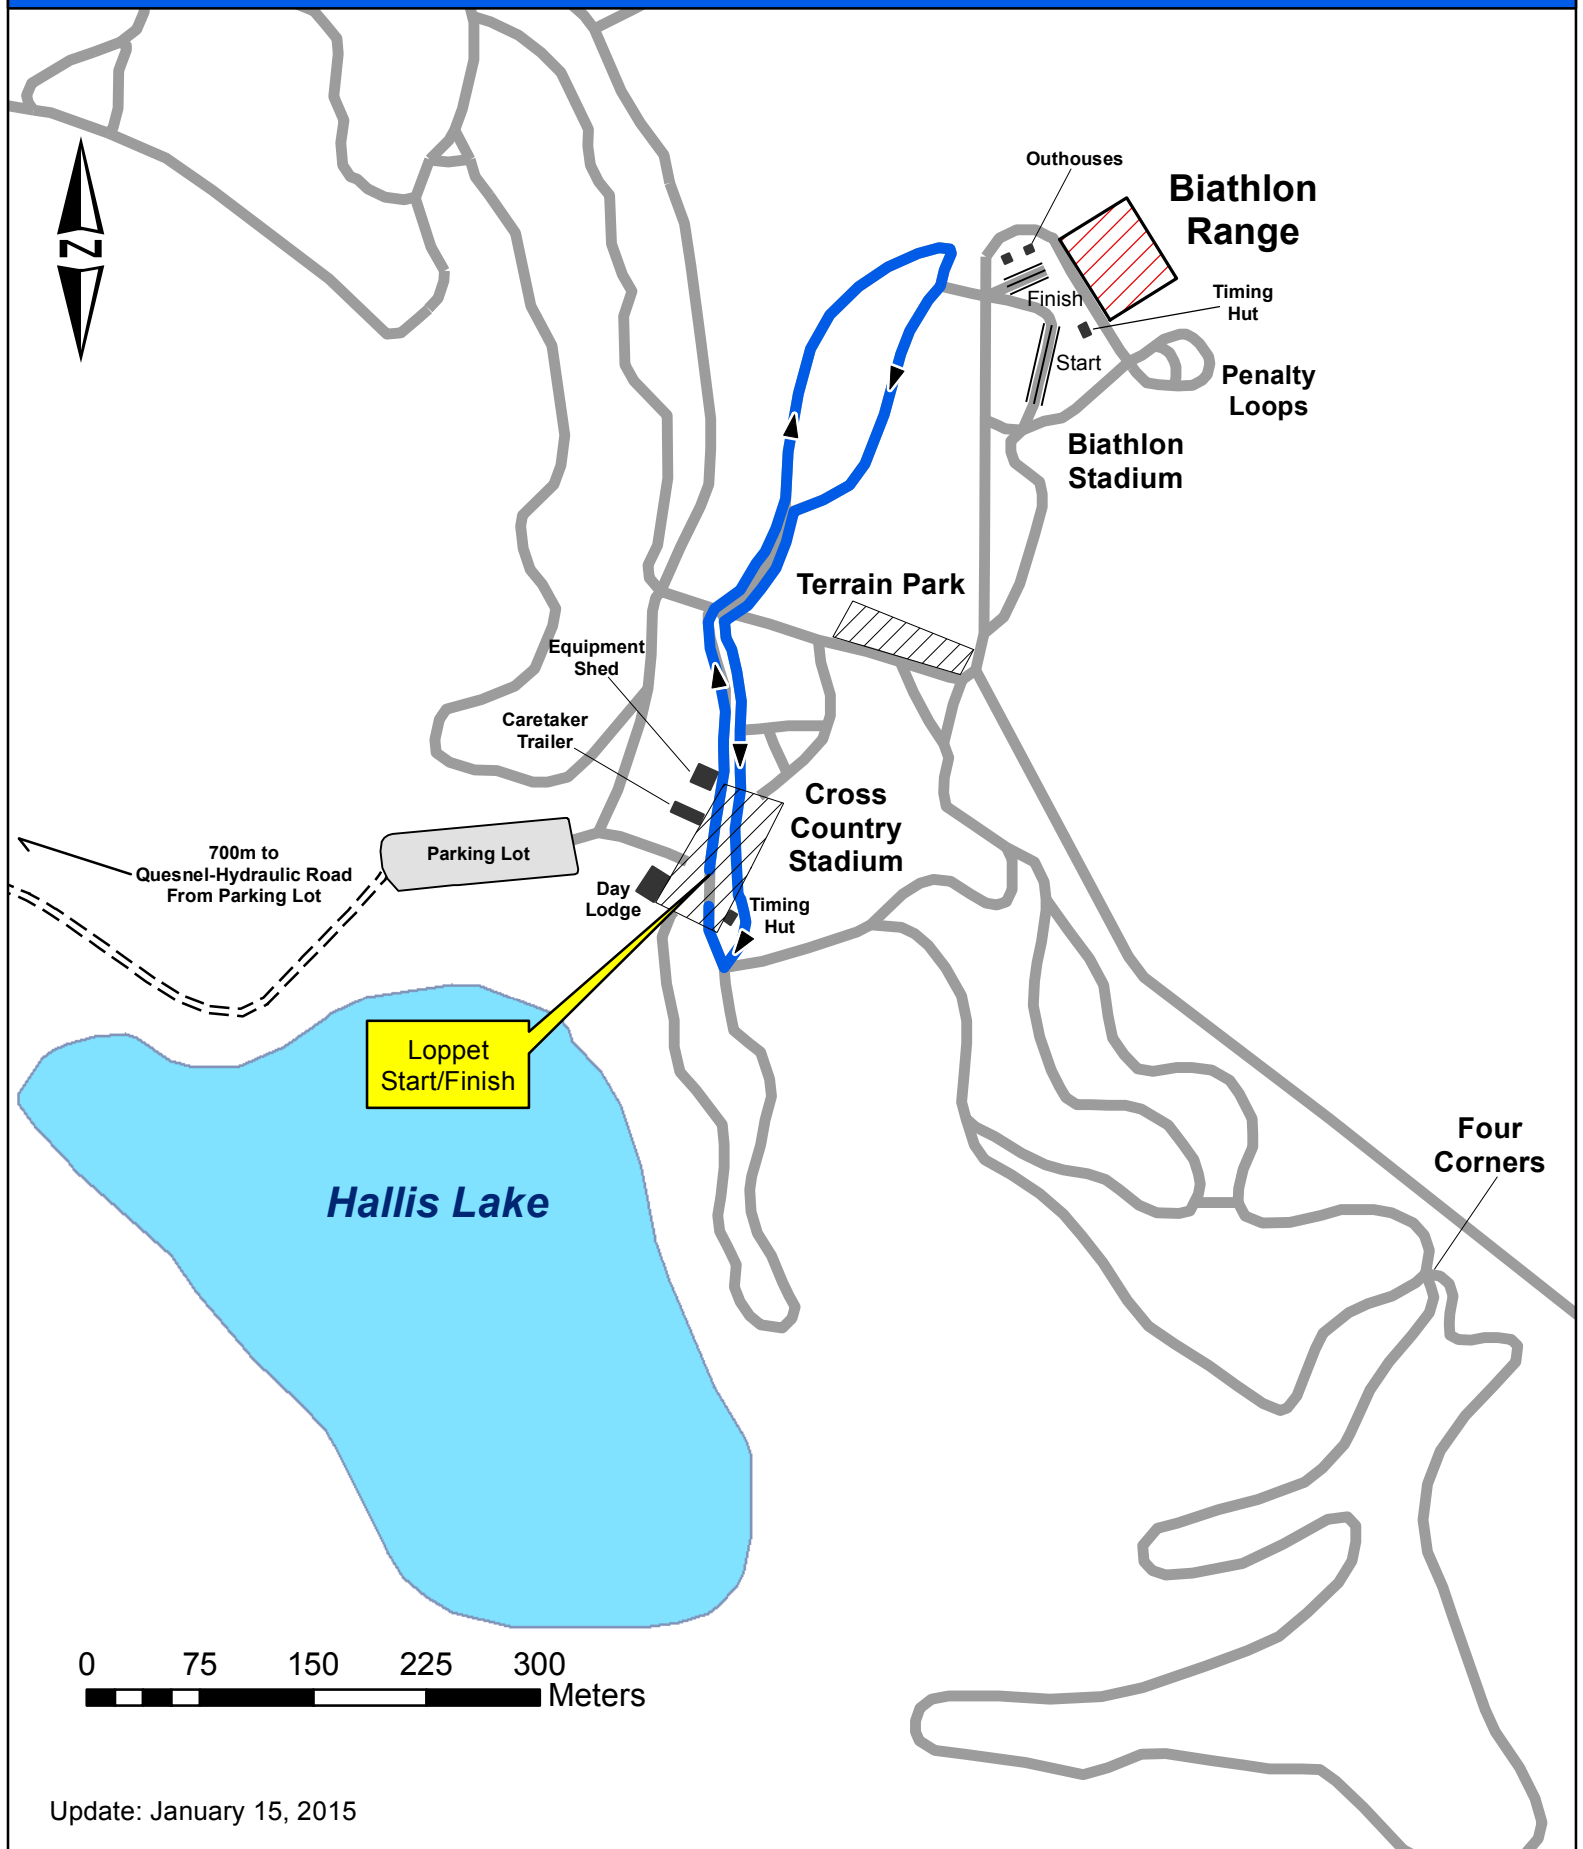

# HALLIS LAKE LOPPET 1.0km COURSE

Update: January 15, 2015