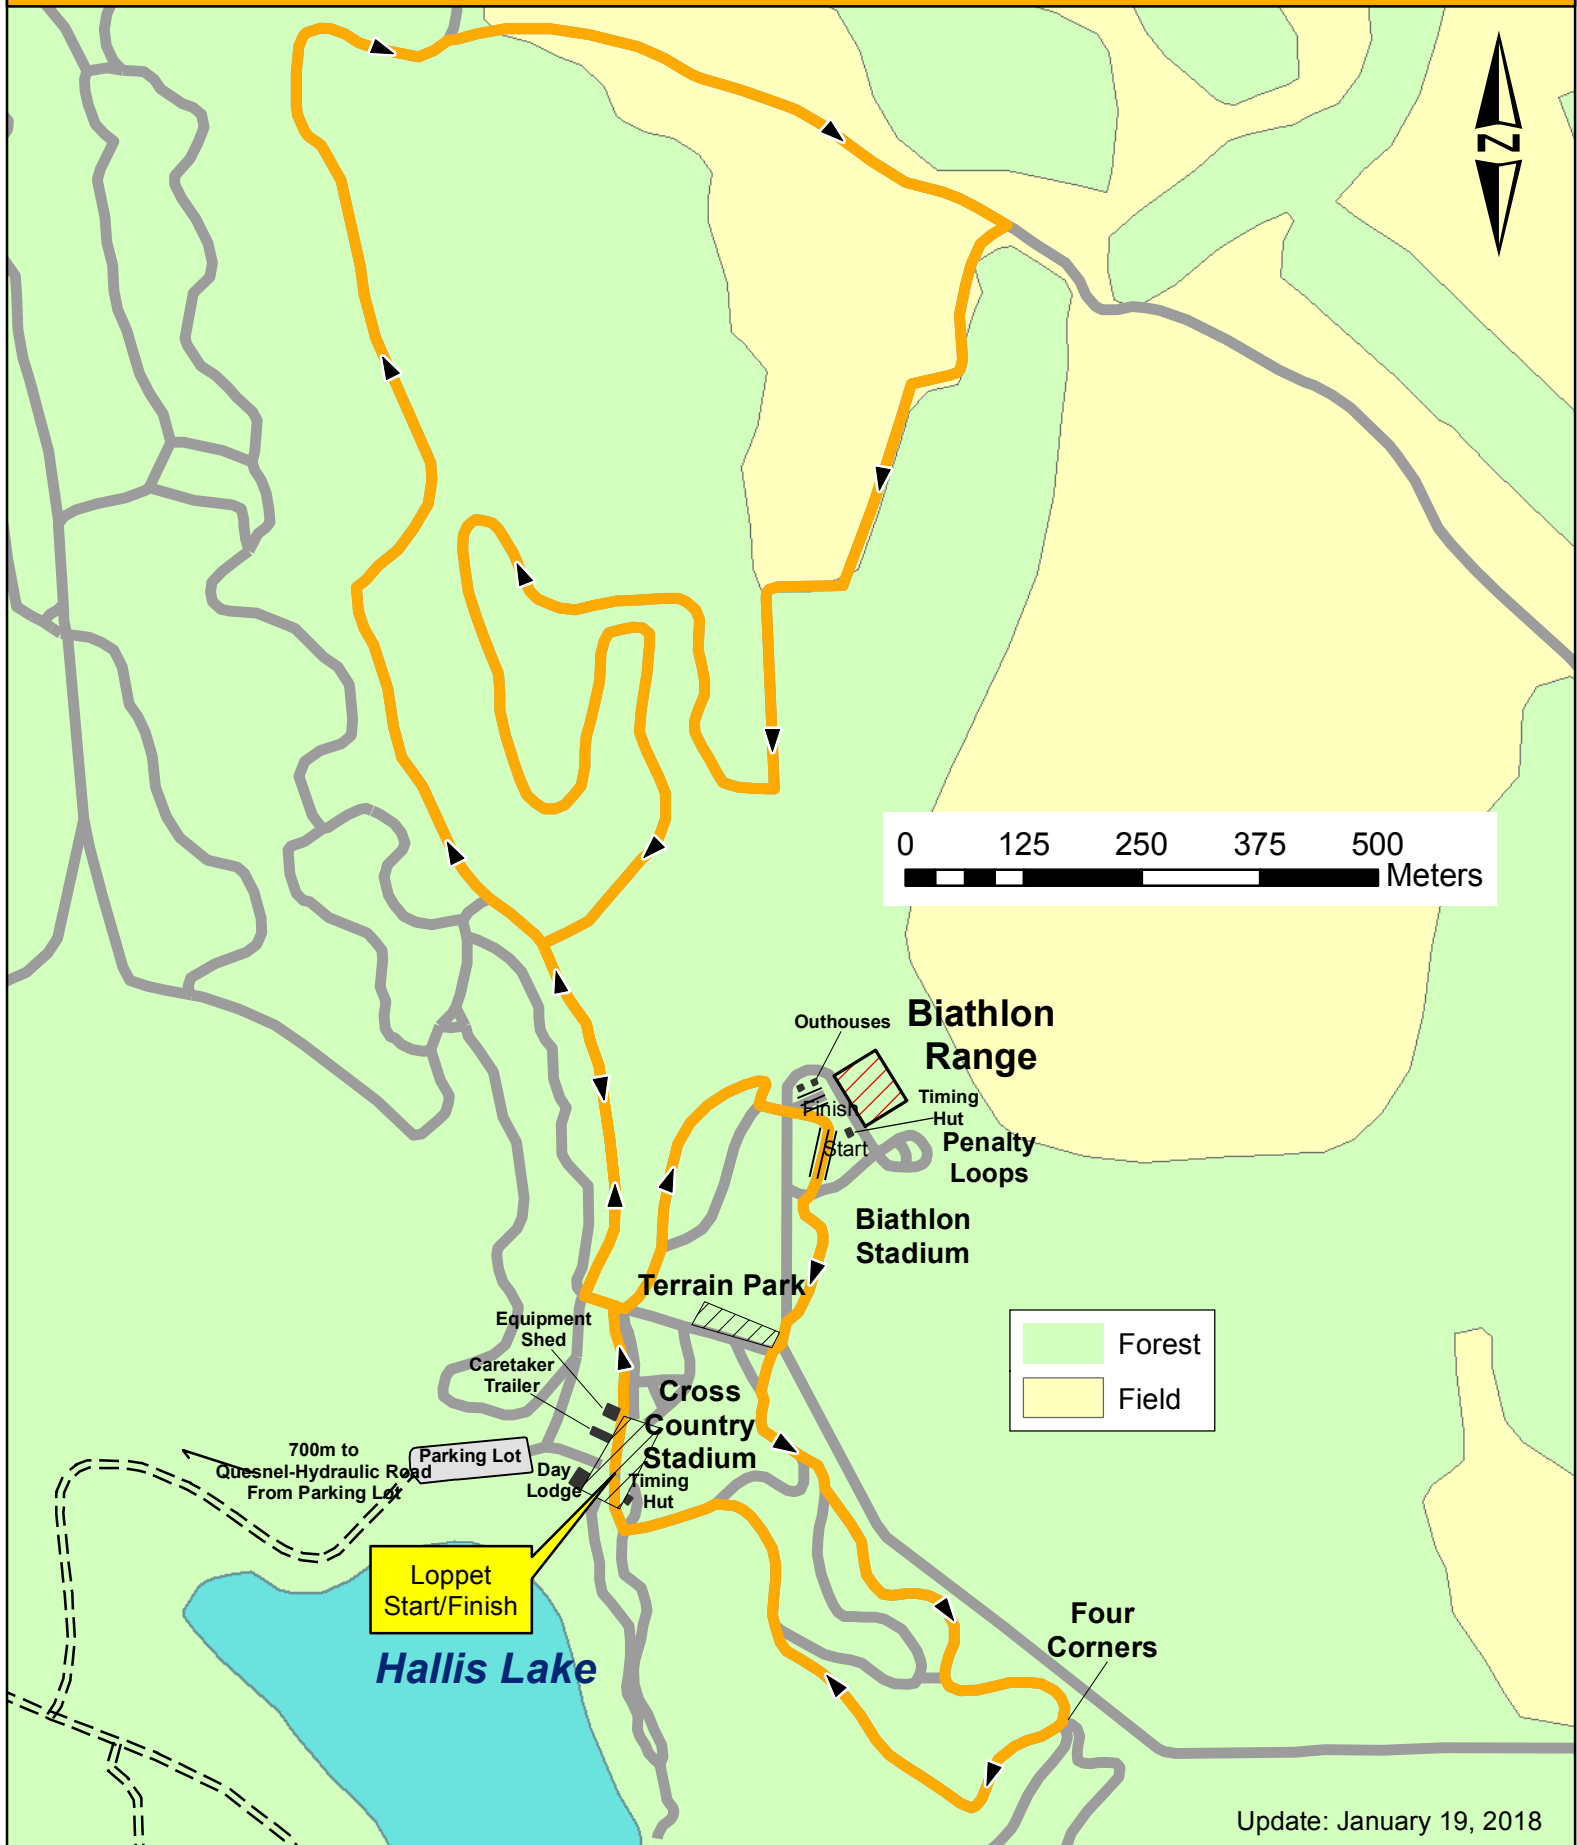

HALLIS LAKE LOPPET 8.0km COURSE

Update: January 19, 2018