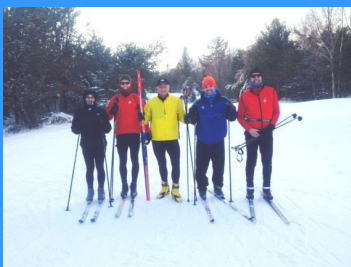

**Register: Hallis Lake Lodge
or email Ron.threewatts@shaw.ca
250-992-2855 (h) 250-983-2267 (c)**